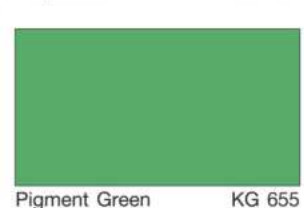

Crystal Blue KG 717

Surf Green KG 116

Flame Red KG 333

Dawn Grey KG 192

Navy Blue KG 877

Tropicana KG 654

Mulberry KG 331

Dove Grey KG 687

Night Blue KG 977

Pigment Green KG 655

Orchid Violet KG 330

Dark Grey KG 912

Deep Blue KG 889

Grass Green KG 666